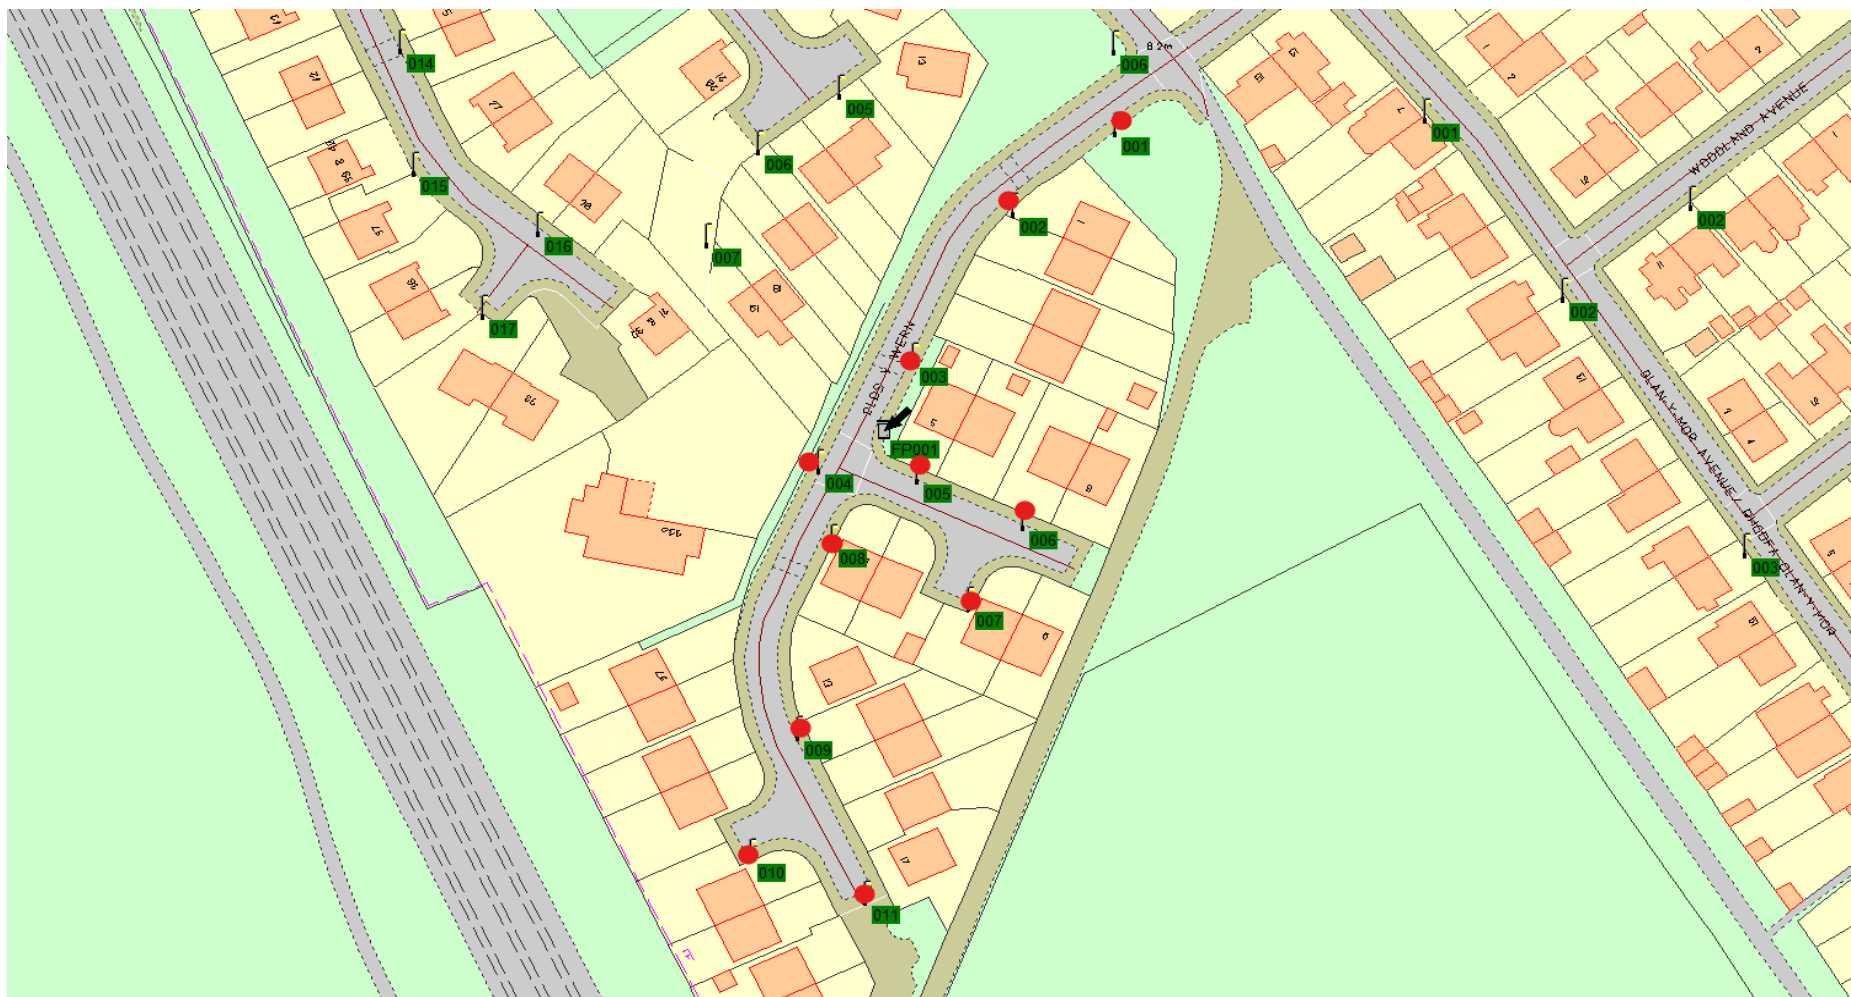

Location 1

1-15 Marine Drive	Sandfields	19W Isaro	6m
1-10 Chrome Avenue	Sandfields	19W isaro	6m
1-6 Sepia Close	Sandfields	19W Isaro	6m
7 Sepia close	Sandfields	19W Isaro	8m

Location 2

1-22 Gwaun Afan Cwmavon 19W Isaro **NOT including 'A' numbers**

Location 3
1-12 Darren Park Skewen 55W PLL

Location 4
1-23 Tyn Y Cae Alltwen 55w PLL

Location 5

1-4, 7-12, 16-20, 23-29 Wildbrook Taibach 19W Isaro

Location 6

1-11 Clos Y Wern

Margam 27W TRT

Location 7

1-8 Ffordd Danygraig	Godrer Graig	19w Isaro
1-4 Llys Rhaeadr	Godrer Graig	19w Isaro
1-3 Llys Yr Afon	Godrer Graig	19w Isaro
1-6 Ffordd Y Glowyr	Godrer Graig	19w Isaro