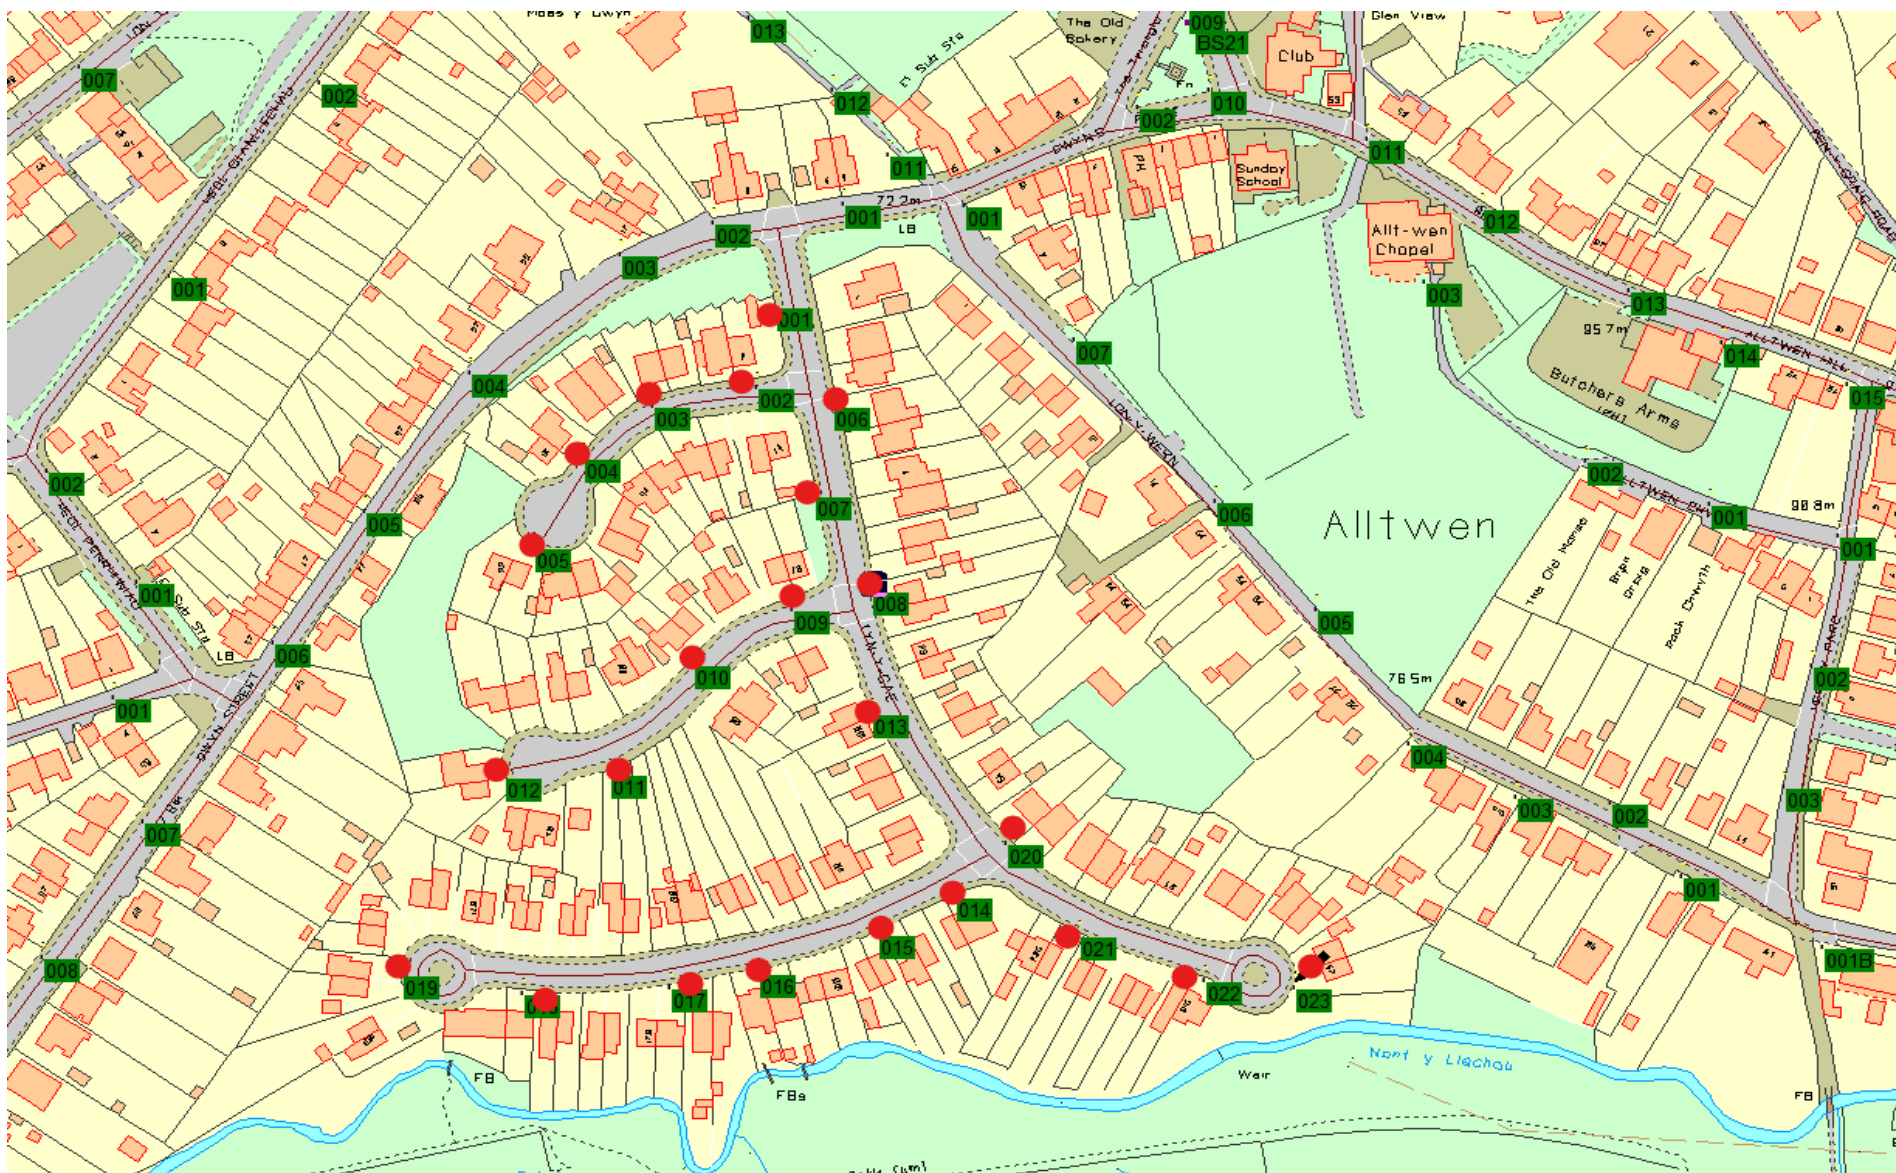

Location 1

1-15 Marine Drive	Sandfields	19W Isaro	6m
1-10 Chrome Avenue	Sandfields	19W isaro	6m
1-6 Sepia Close	Sandfields	19W Isaro	6m
7 Sepia close	Sandfields	19W Isaro	8m

Location 2

1-22 Gwaun Afan Cwmavon 19W Isaro **NOT including 'A' numbers**

Location 3
1-12 Darren Park Skewen 55W PLL

Location 4
1-23 Tyn Y Cae Alltwen 55w PLL

Location 5

1-4, 7-12, 16-20, 23-29 Wildbrook Taibach 19W Isaro

Location 6

1-11 Clos Y Wern

Margam 27W TRT

Location 7

1-8 Ffordd Danygraig	Godrer Graig	19w Isaro
1-4 Llys Rhaeadr	Godrer Graig	19w Isaro
1-3 Llys Yr Afon	Godrer Graig	19w Isaro
1-6 Ffordd Y Glowyr	Godrer Graig	19w Isaro