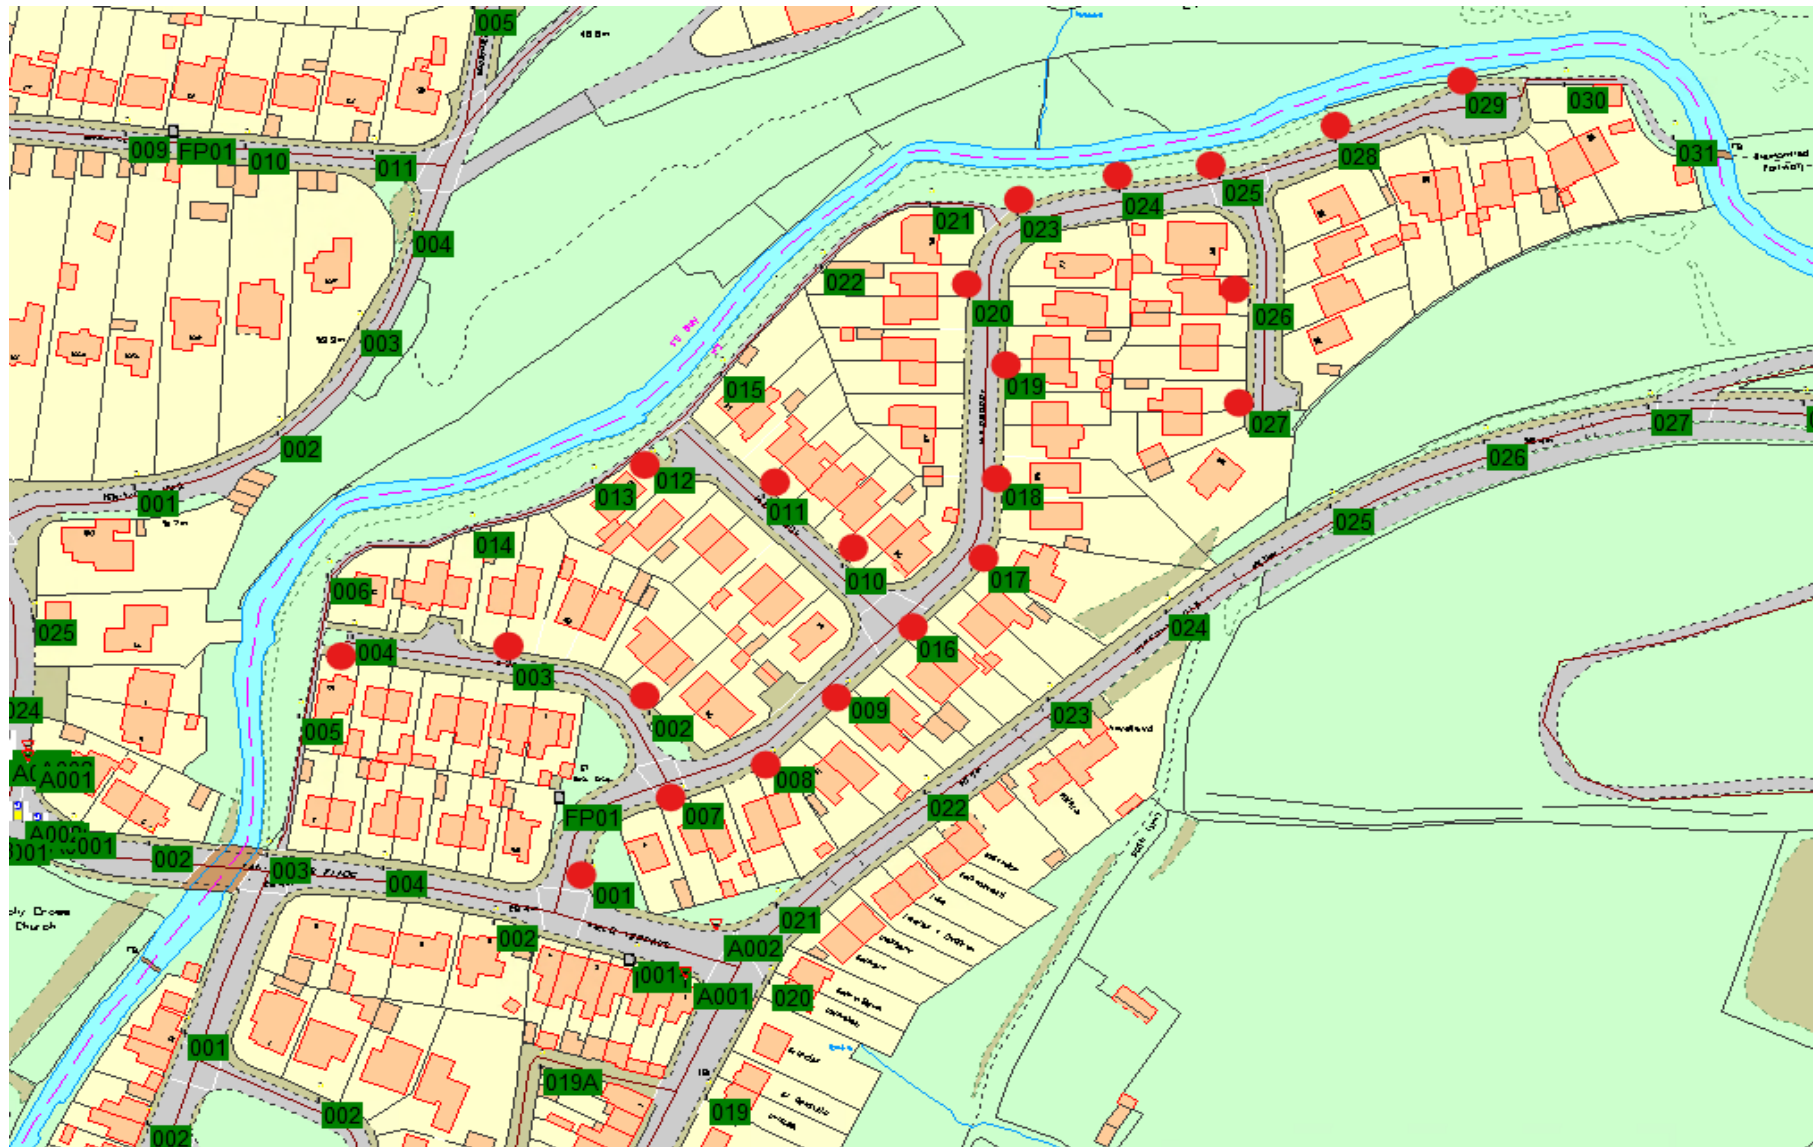

Location 1

1-15 Marine Drive	Sandfields	19W Isaro	6m
1-10 Chrome Avenue	Sandfields	19W isaro	6m
1-6 Sepia Close	Sandfields	19W Isaro	6m
7 Sepia close	Sandfields	19W Isaro	8m

Location 2

1-22 Gwaun Afan Cwmavon 19W Isaro **NOT including 'A' numbers**

Location 3
1-12 Darren Park Skewen 55W PLL

Location 4
1-23 Tyn Y Cae Alltwen 55w PLL

Location 5

1-4, 7-12, 16-20, 23-29 Wildbrook Taibach 19W Isaro

Location 6

1-11 Clos Y Wern

Margam 27W TRT

Location 7

1-8 Ffordd Danygraig	Godrer Graig	19w Isaro
1-4 Llys Rhaeadr	Godrer Graig	19w Isaro
1-3 Llys Yr Afon	Godrer Graig	19w Isaro
1-6 Ffordd Y Glowyr	Godrer Graig	19w Isaro