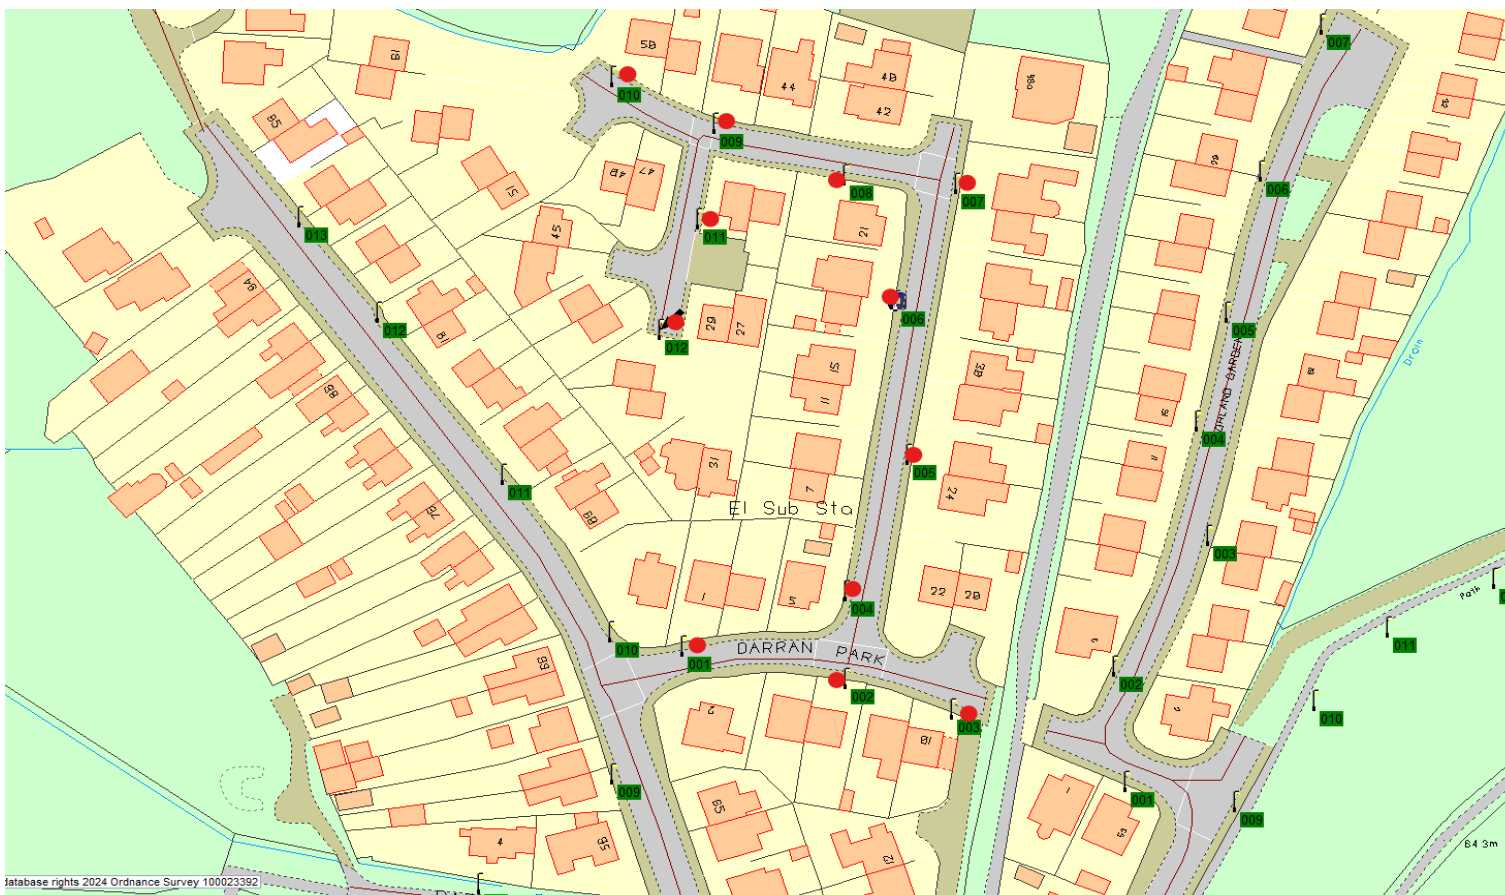

Location 1

1-15 Marine Drive	Sandfields	19W Isaro	6m
1-10 Chrome Avenue	Sandfields	19W isaro	6m
1-6 Sepia Close	Sandfields	19W Isaro	6m
7 Sepia close	Sandfields	19W Isaro	8m

Location 2

1-22 Gwaun Afan Cwmavon 19W Isaro **NOT including 'A' numbers**

Location 3
1-12 Darren Park Skewen 55W PLL

Location 4
1-23 Tyn Y Cae Alltwen 55w PLL

Location 5

1-4, 7-12, 16-20, 23-29 Wildbrook Taibach 19W Isaro

Location 6

1-11 Clos Y Wern

Margam 27W TRT

Location 7

1-8 Ffordd Danygraig	Godrer Graig	19w Isaro
1-4 Llys Rhaeadr	Godrer Graig	19w Isaro
1-3 Llys Yr Afon	Godrer Graig	19w Isaro
1-6 Ffordd Y Glowyr	Godrer Graig	19w Isaro