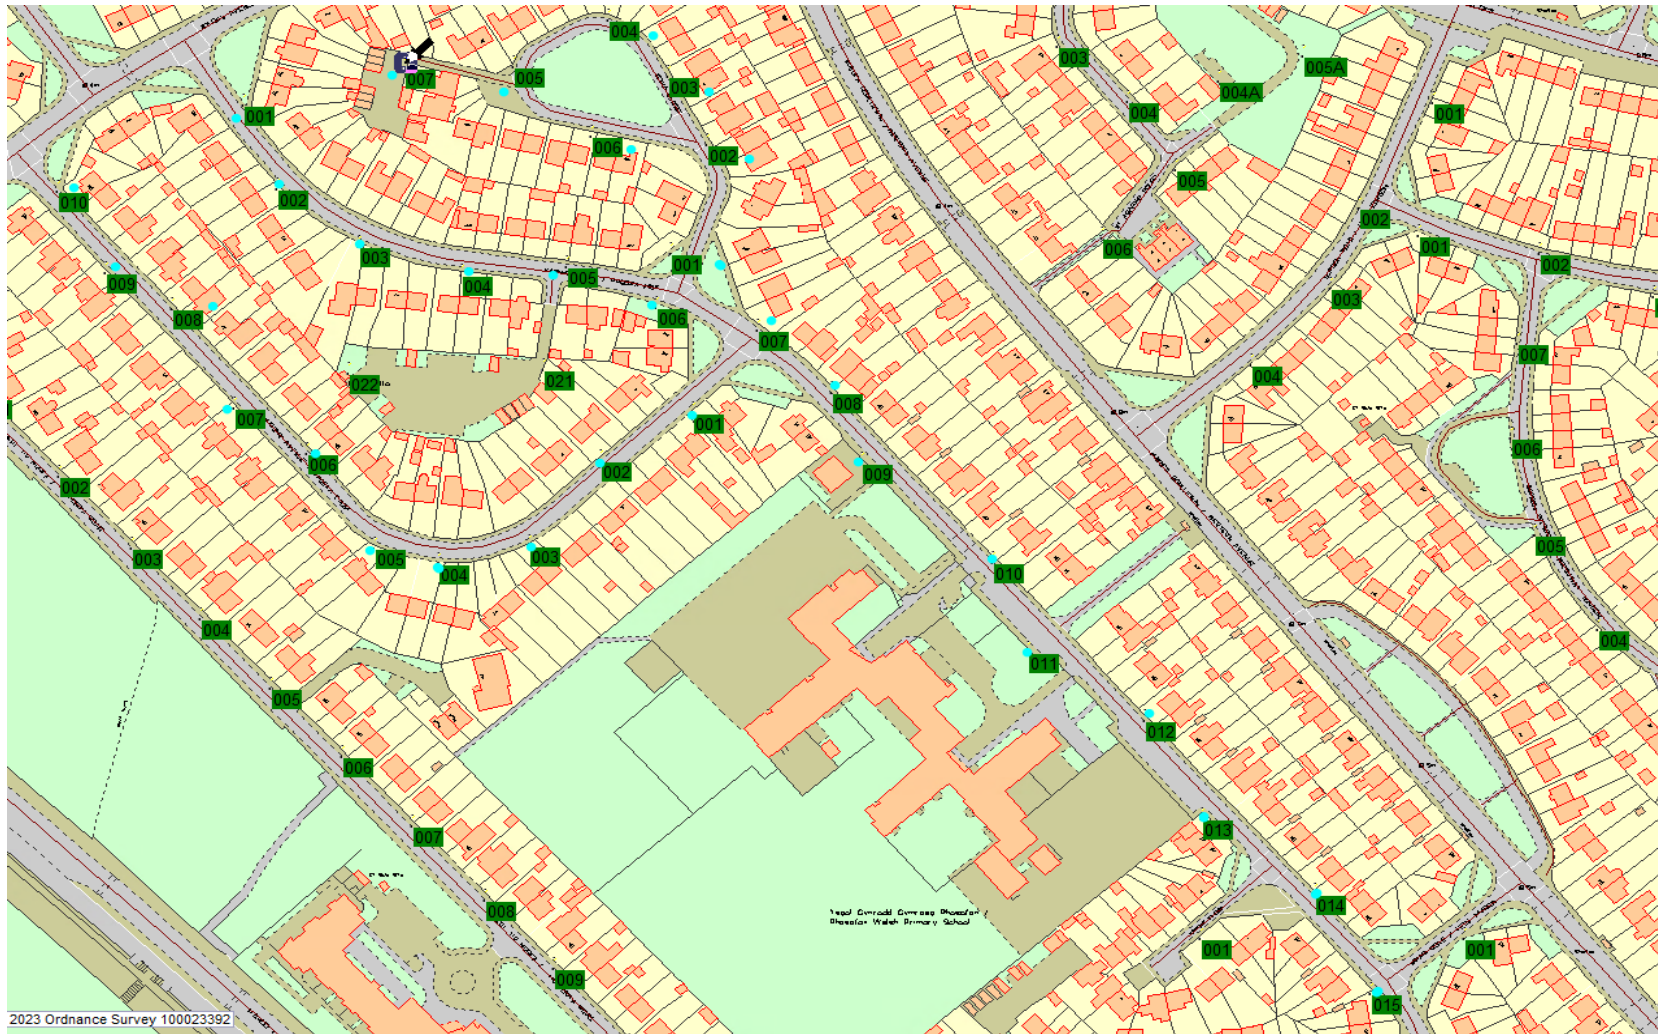

Location 1

1-15 Marine Drive	Sandfields	19W Isaro	6m
1-10 Chrome Avenue	Sandfields	19W isaro	6m
1-6 Sepia Close	Sandfields	19W Isaro	6m
7 Sepia close	Sandfields	19W Isaro	8m

Location 2

1-22 Gwaun Afan Cwmavon 19W Isaro **NOT including 'A' numbers**

Location 3
1-12 Darren Park Skewen 55W PLL

Location 4
1-23 Tyn Y Cae Alltwen 55w PLL

Location 5

1-4, 7-12, 16-20, 23-29 Wildbrook Taibach 19W Isaro

Location 6

1-11 Clos Y Wern

Margam 27W TRT

Location 7

1-8 Ffordd Danygraig	Godrer Graig	19w Isaro
1-4 Llys Rhaeadr	Godrer Graig	19w Isaro
1-3 Llys Yr Afon	Godrer Graig	19w Isaro
1-6 Ffordd Y Glowyr	Godrer Graig	19w Isaro