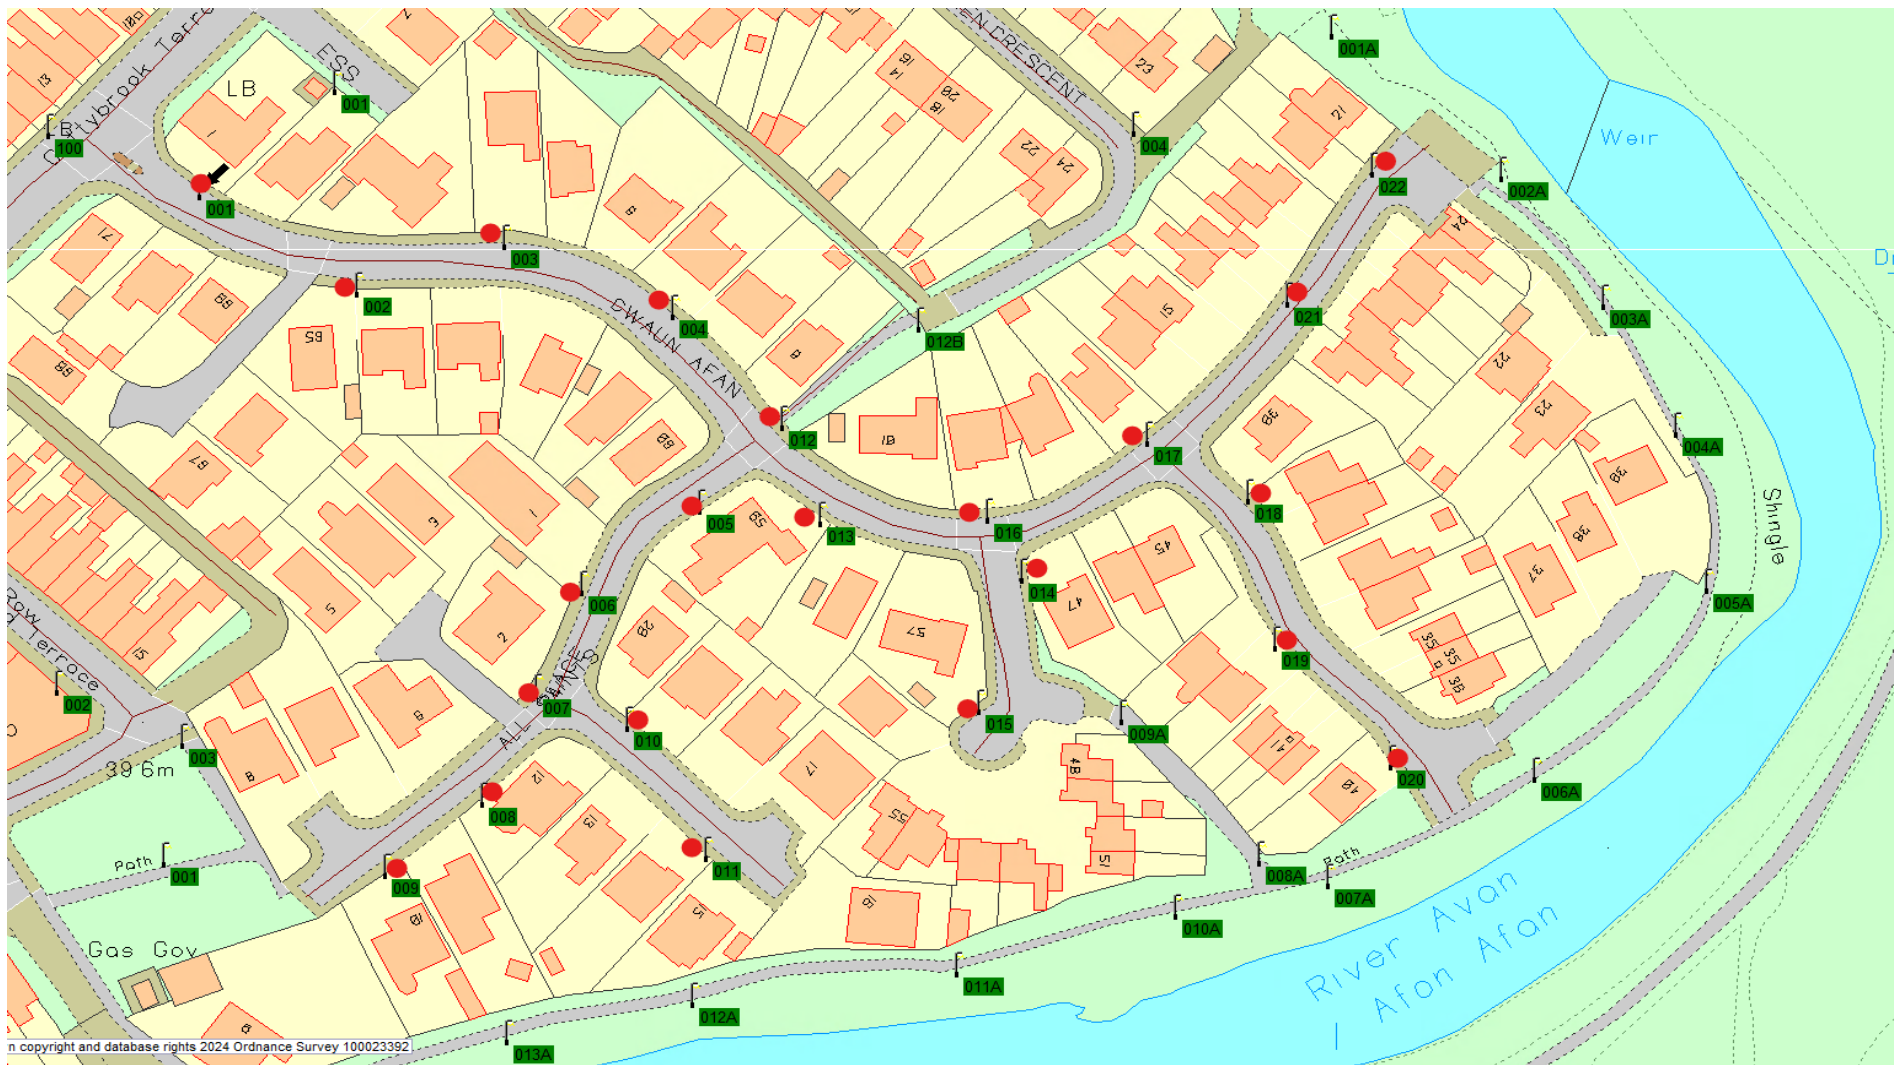

Location 1

1-15 Marine Drive	Sandfields	19W Isaro	6m
1-10 Chrome Avenue	Sandfields	19W isaro	6m
1-6 Sepia Close	Sandfields	19W Isaro	6m
7 Sepia close	Sandfields	19W Isaro	8m

Location 2

1-22 Gwaun Afan Cwmavon 19W Isaro **NOT including 'A' numbers**

Location 3
1-12 Darren Park Skewen 55W PLL

Location 4
1-23 Tyn Y Cae Alltwen 55w PLL

Location 5

1-4, 7-12, 16-20, 23-29 Wildbrook Taibach 19W Isaro

Location 6

1-11 Clos Y Wern

Margam 27W TRT

Location 7

1-8 Ffordd Danygraig	Godrer Graig	19w Isaro
1-4 Llys Rhaeadr	Godrer Graig	19w Isaro
1-3 Llys Yr Afon	Godrer Graig	19w Isaro
1-6 Ffordd Y Glowyr	Godrer Graig	19w Isaro